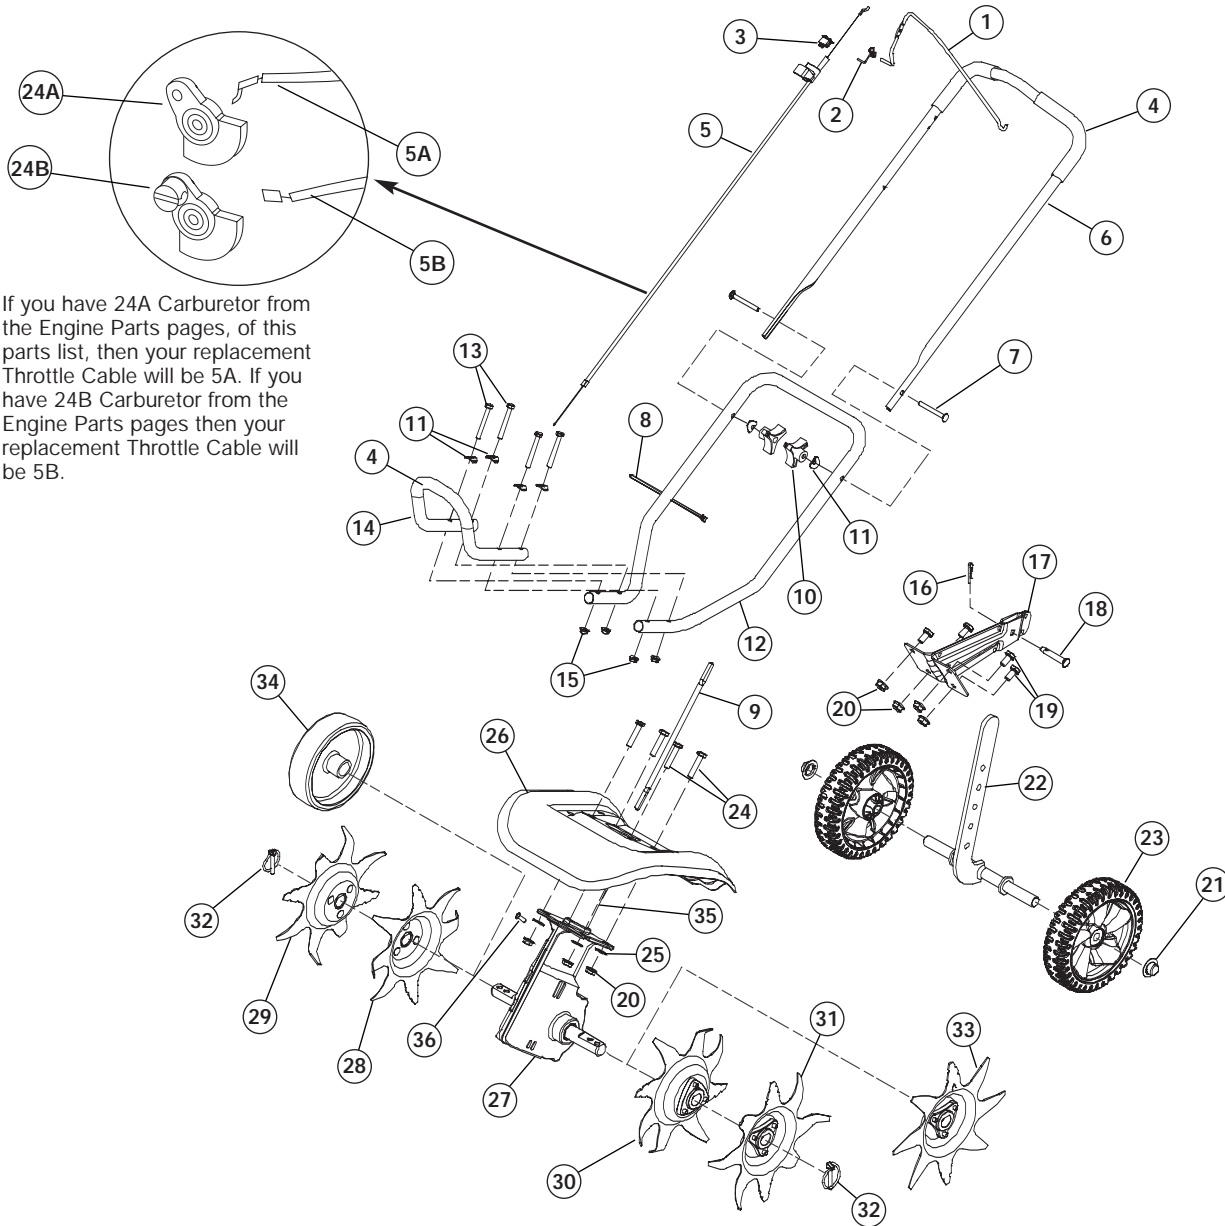

LOWER CULTIVATOR PARTS - MODEL SEARS CULTIVATOR 4-CYCLE GAS CULTIVATOR

PPN- 21A-144R799

If you have 24A Carburetor from the Engine Parts pages, of this parts list, then your replacement Throttle Cable will be 5A. If you have 24B Carburetor from the Engine Parts pages then your replacement Throttle Cable will be 5B.